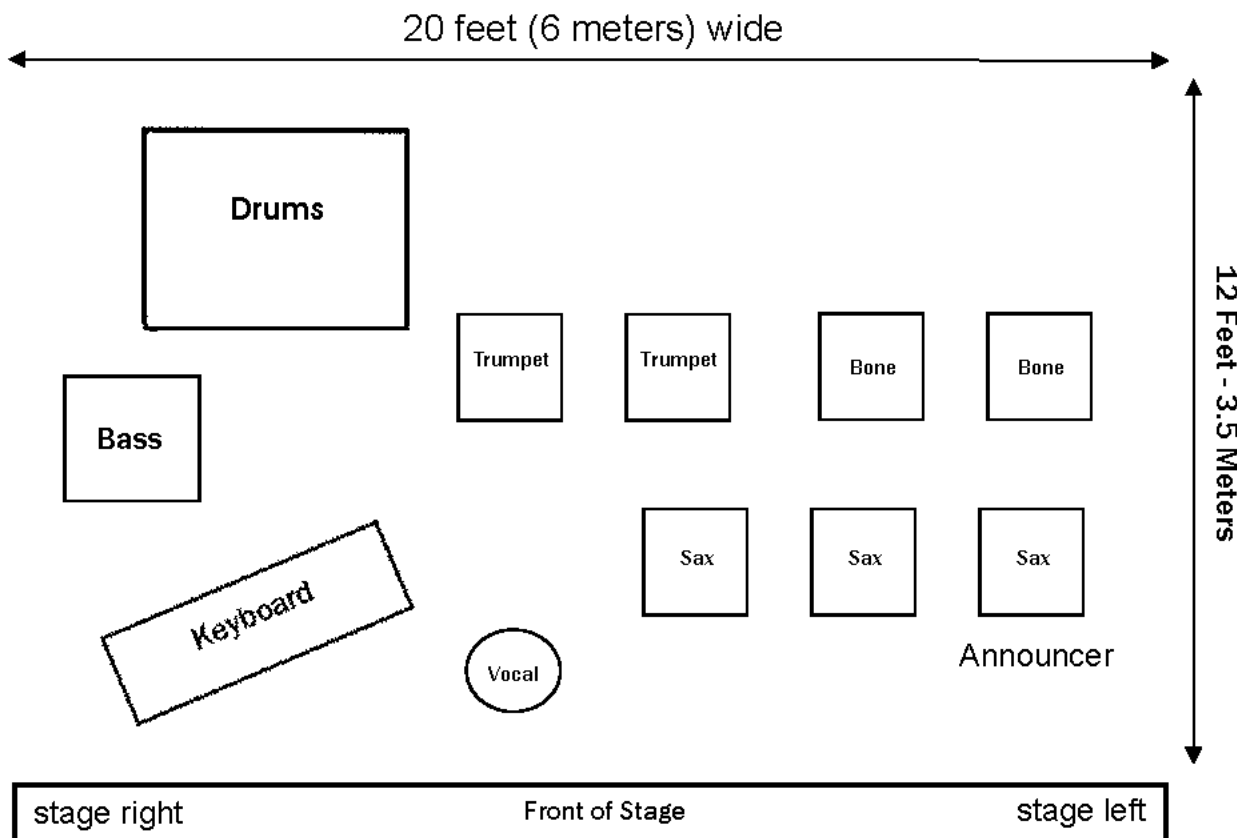

Colorado Swing

www.coloradoswing.com

10 piece dance orchestra with optional vocalist

contact Kip Scholl at (970) 416-1414

Stage Specifications and Requirements

Notes: Need 3 armless chairs for saxes

Rhythm section needs 115 volt AC 15 amp power outlet