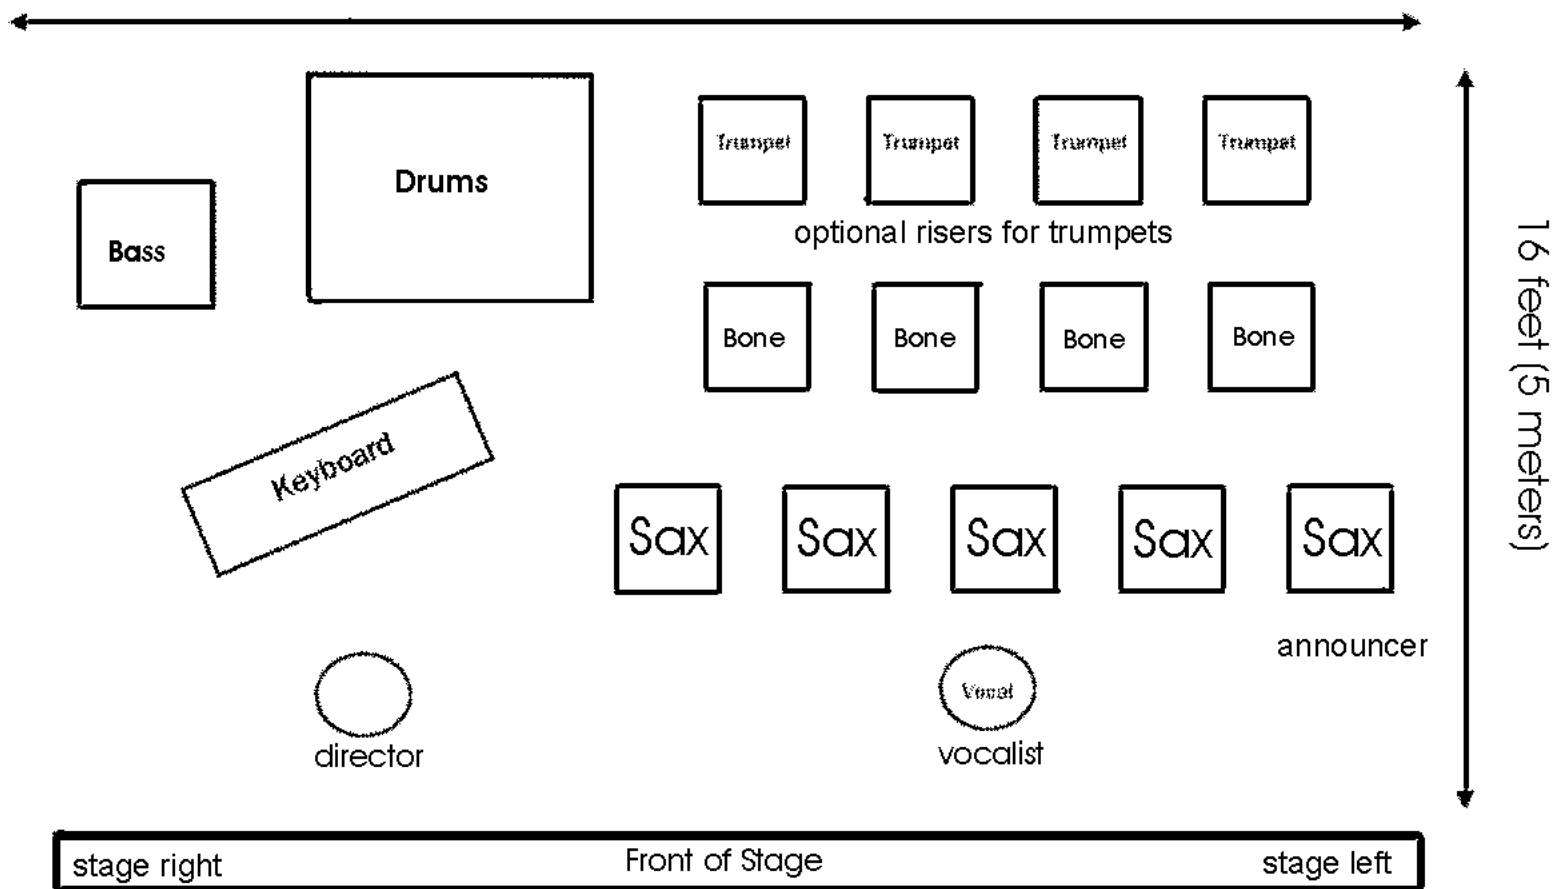

Colorado Swing Big Band www.coloradoswing.com

contact Kip Scholl (970) 416-1414

Stage specifications for 17 piece band plus vocalist and director
if space is limited then the band can squeeze onto a 24w x 12d stage

24 feet (7.5 meters)

- Notes:
- Saxes require 5 armless chairs
 - Keyboard, Bass and Guitar require AC power
 - Sound Reinforcement Equip. requires AC power